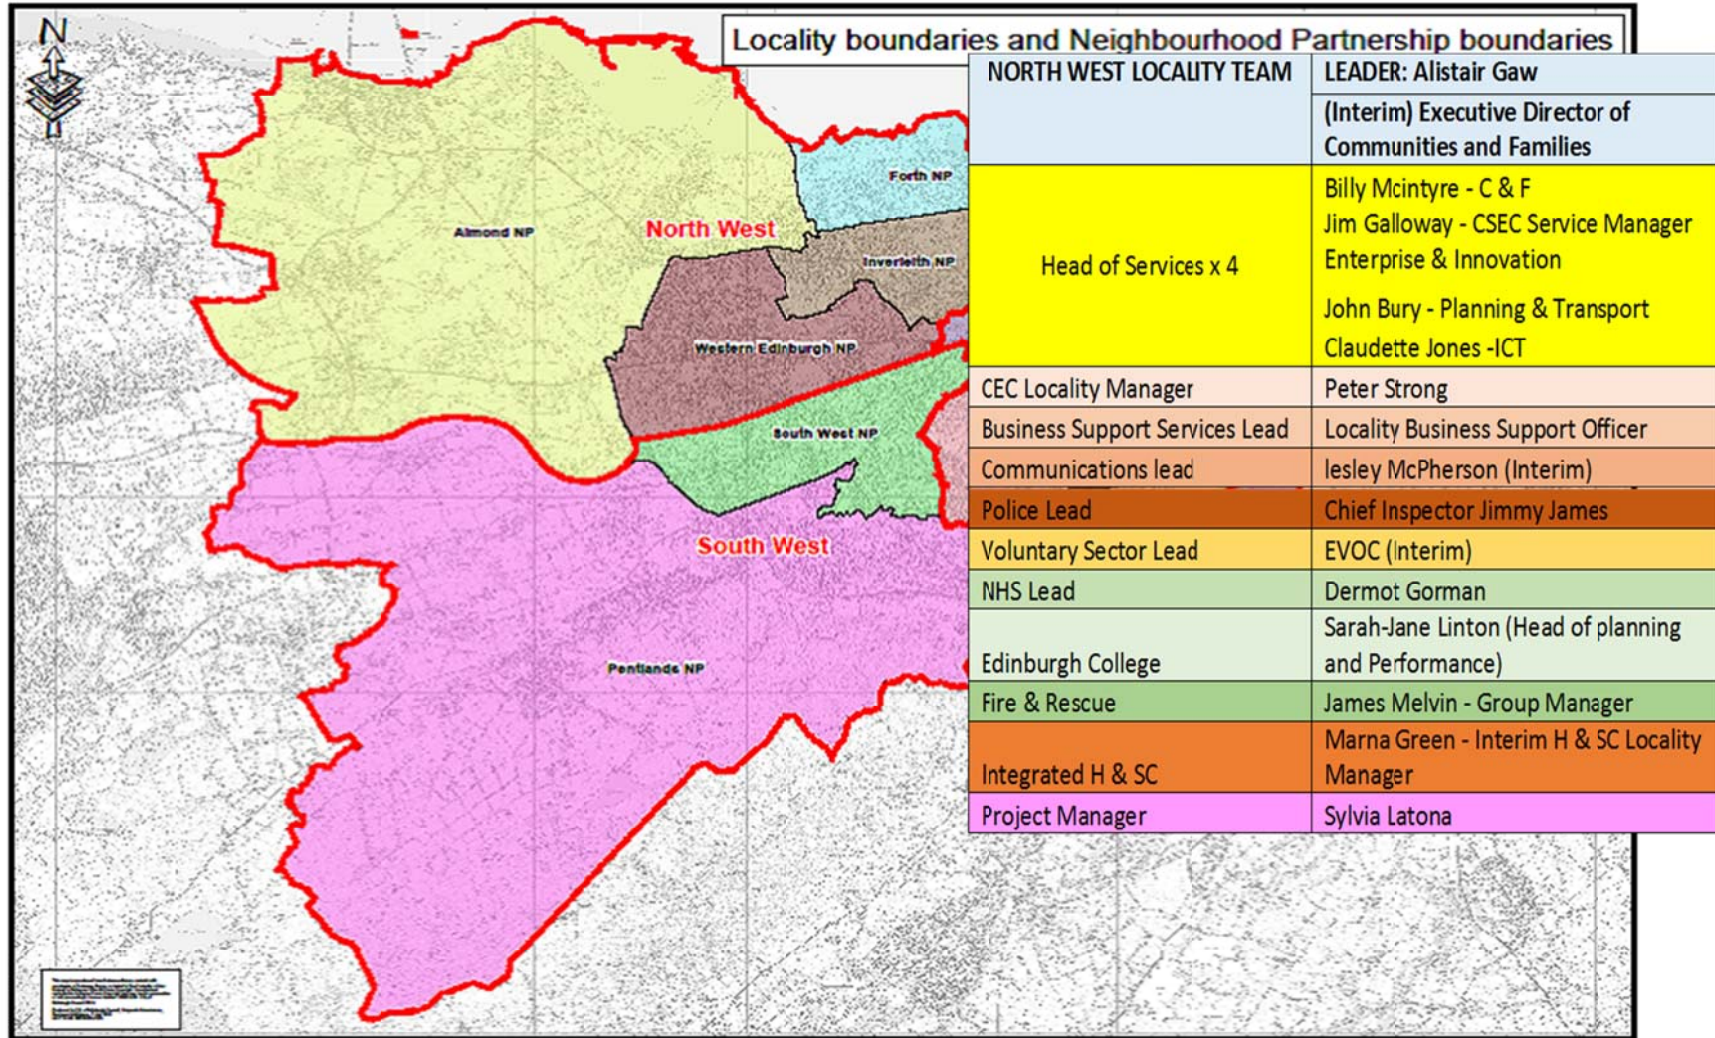

Edinburgh Voluntary Organisations' Council is a company limited by guarantee – No SC 173582 and is a registered Scottish charity No. SC 009944

Registered Office: 14 Ashley Place, Edinburgh EH6 5PX